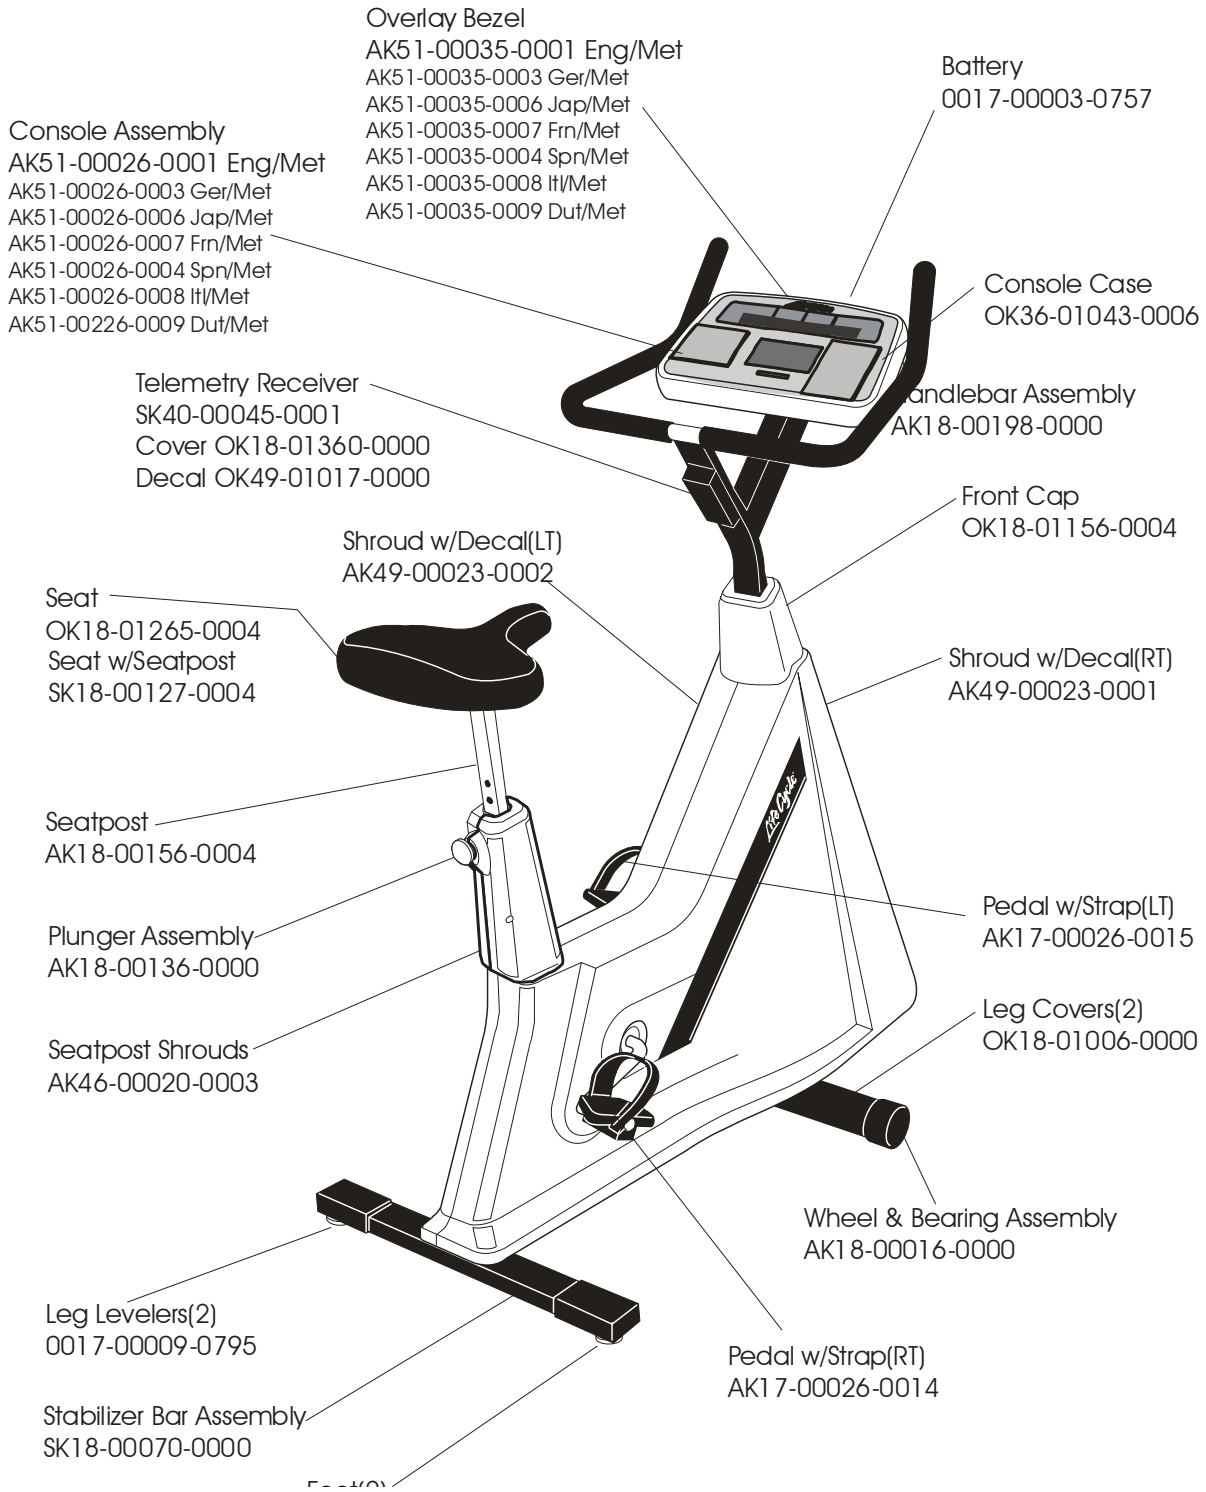

LC-9100 (BELT) EXERCISE

GK49-00007-0000

END OF LIFE

**LC-9100 (BELT)
EXERCISE**

GK49-00007-0000